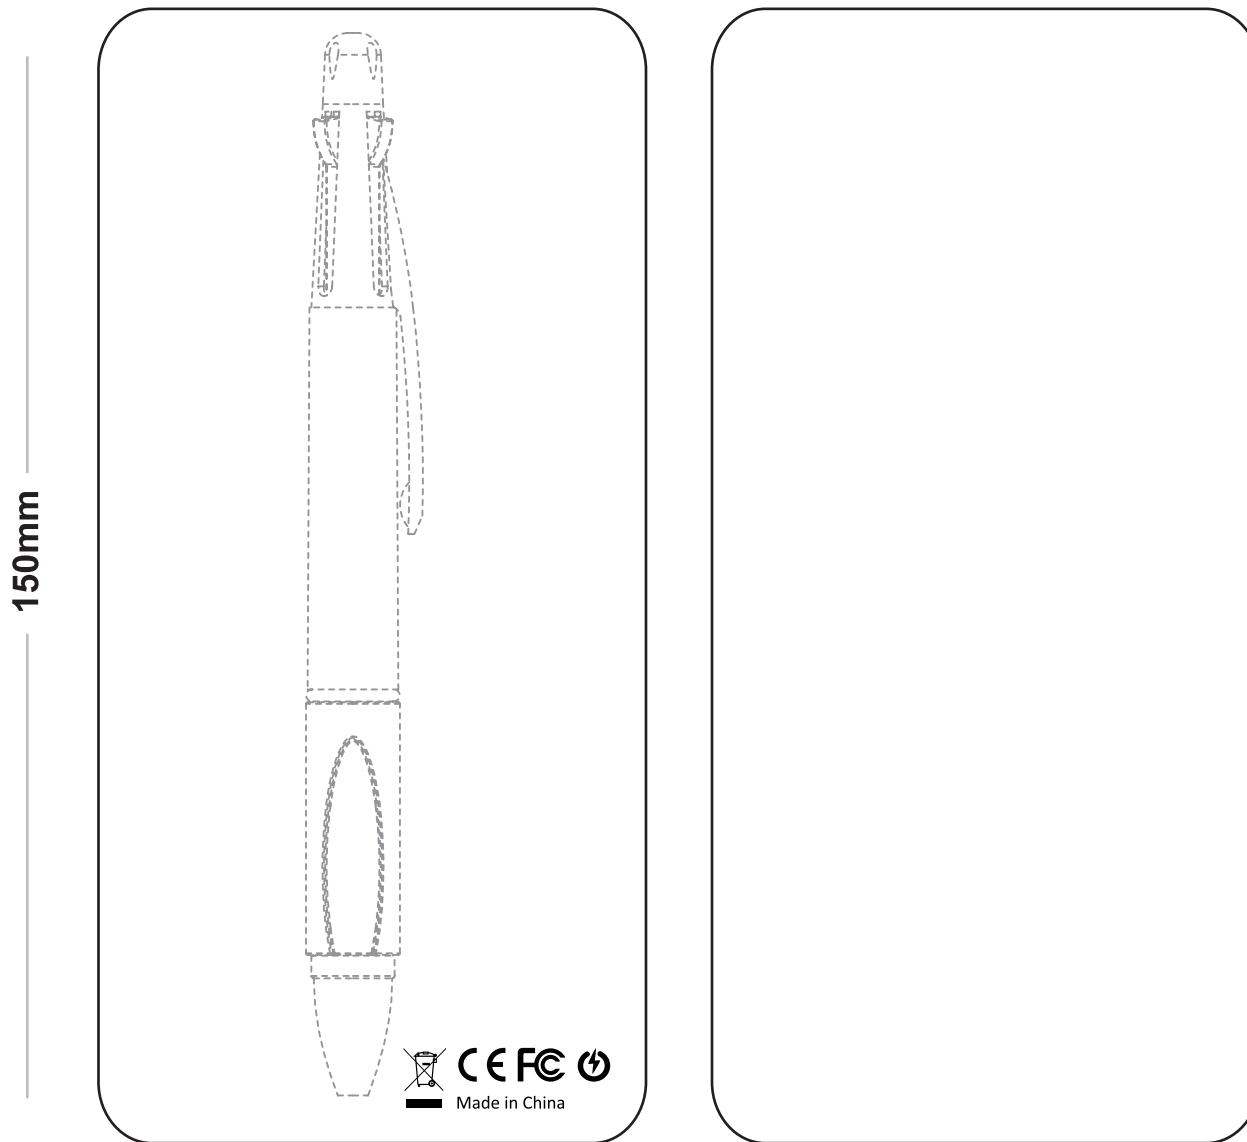

BLISTER PACK (BL) ARTWORK TEMPLATE

MODEL: QUAD (QD)

150mm

72.4mm

FRONT

BACK