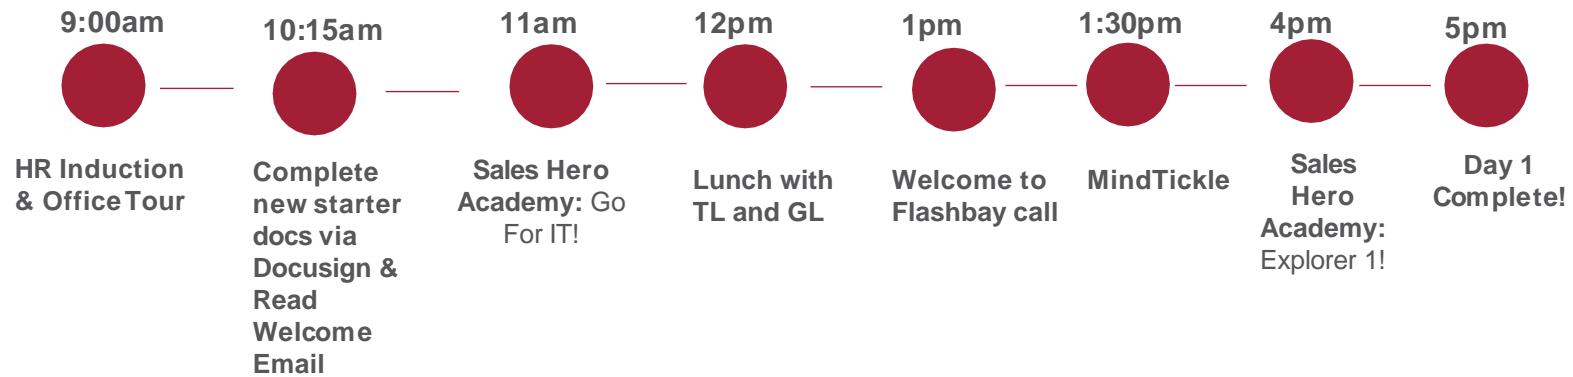

Flashbay – Your First Day