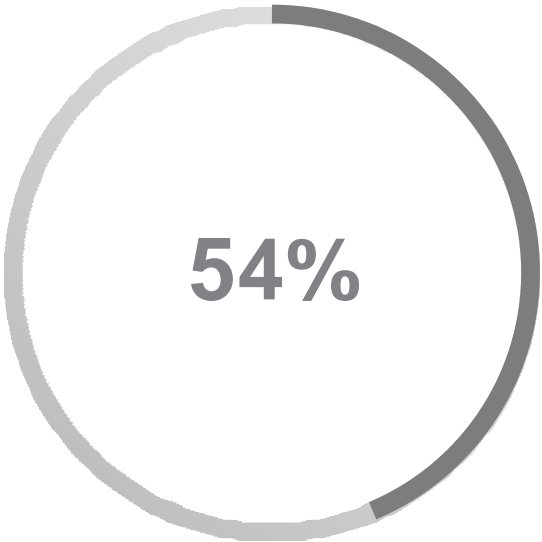

NEW HIRE ONBOARDING

We're so glad you're here!

OUR STORY ...so far

Our Values

We have 5 simple values at the heart of what we do.

Global Headquarters

Imperial Wharf, London

100 people

DEMOGRAPHICS

Gender Breakdown

Male

Female

DEMOGRAPHICS

18 Nationalities

Meet the Team

Our People