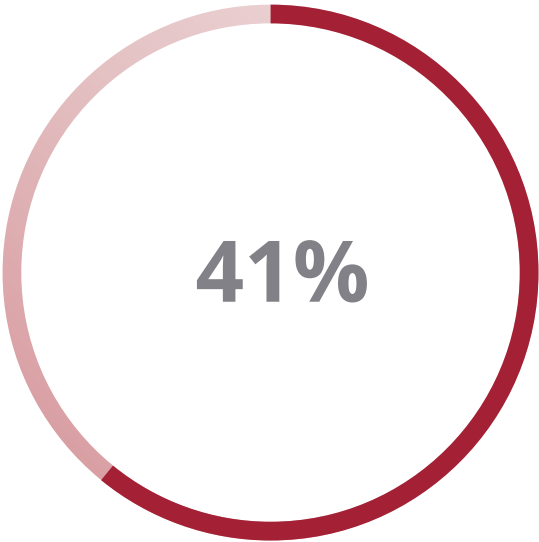

NEW HIRE ONBOARDING

We're so glad you're here!

OUR STORY ... so far

Our Values

We have 5 simple values at the heart of what we do.

Global Headquarters

Imperial Wharf, London

80 people

DEMOGRAPHICS

Gender Breakdown

Male

Female

DEMOGRAPHICS

18 Nationalities

Meet the Team

Our People