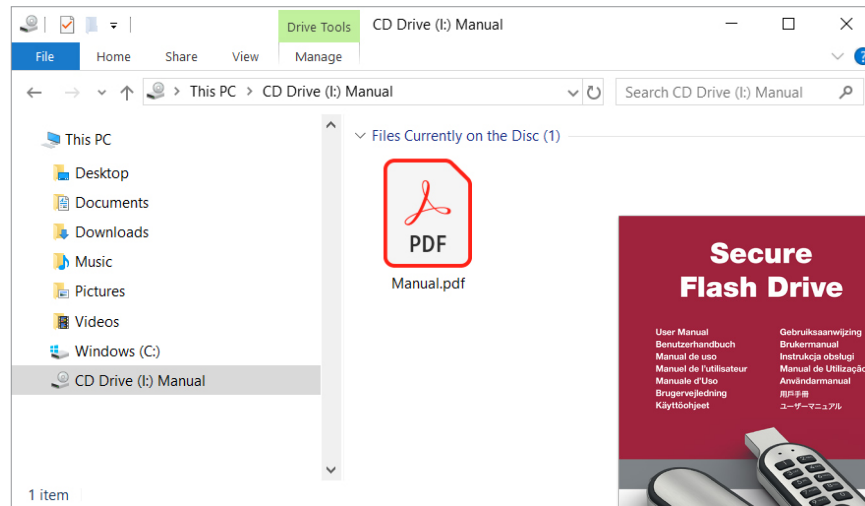

Secure Flash Drive

How your data will appear on Windows PC

Locked:

Your PC will only show a CD drive entitled 'Manual'. Inside this you will find a single PDF file of the same name. This is the digital version of the manual.

Unlocked:

Your PC will now show the previously locked storage device as 'USB Drive' or a custom Volume Label of your choice. Inside this will be all of your data. The digital manual will still be visible as a CD drive entitled 'Manual'.