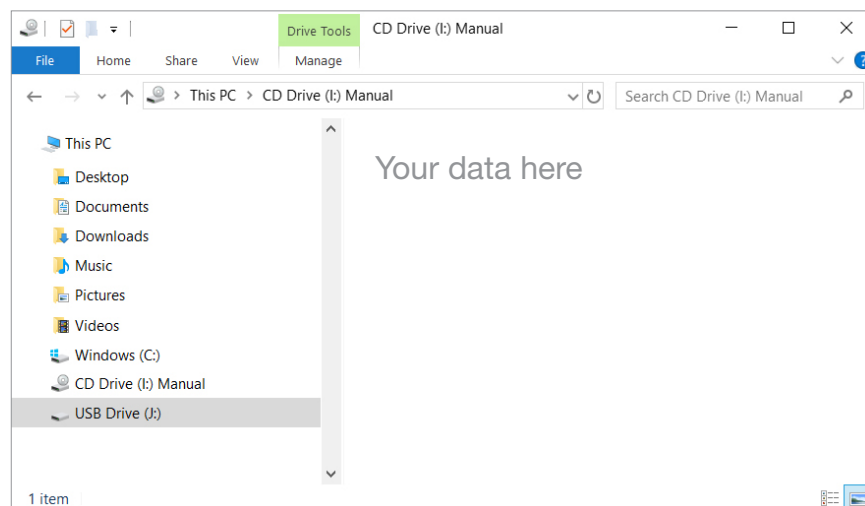

Secure Flash Drive

How your data will appear on Windows PC

Locked:

Your PC will only show a CD drive entitled 'Manual'. Inside this you will find a single PDF file of the same name. This is the digital version of the manual.

Unlocked:

Your PC will now show the previously locked storage device as 'USB Drive' or a custom Volume Label of your choice. Inside this will be all of your data. The digital manual will still be visible as a CD drive entitled 'Manual'.