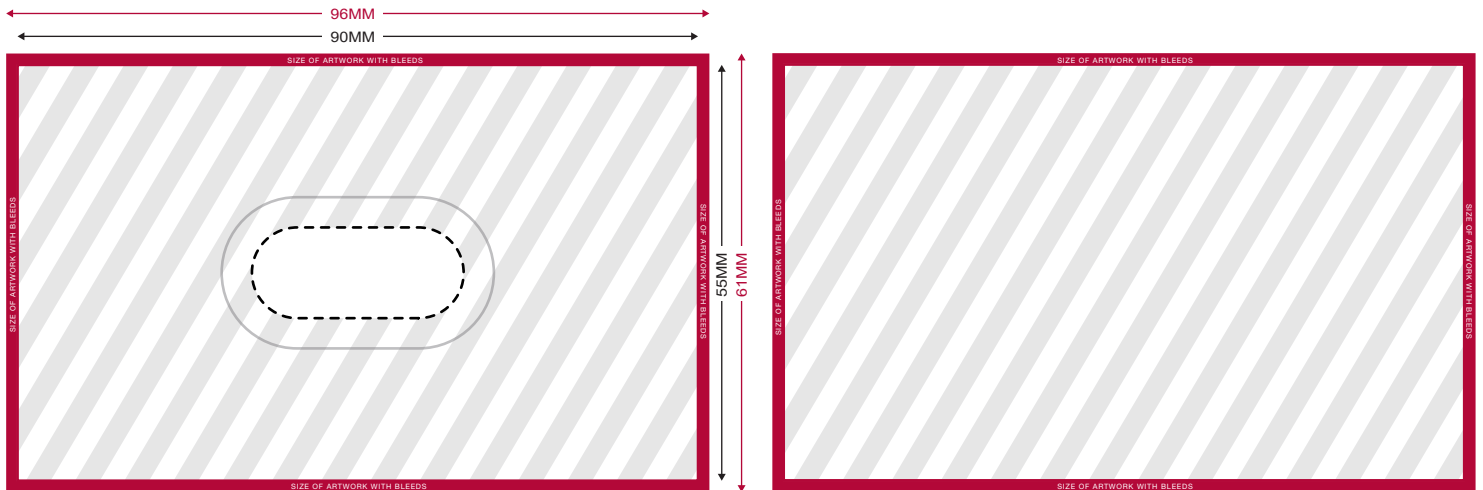

Default Artwork

Front

Back

Your Artwork

 **3mm** - Bleed Area

 Branding Area

 Webcam Cover

Printing Specifications:

CMYK colour mode

Vector files preferably (ai/eps/svg/cdr)

> 300dpi for rasters