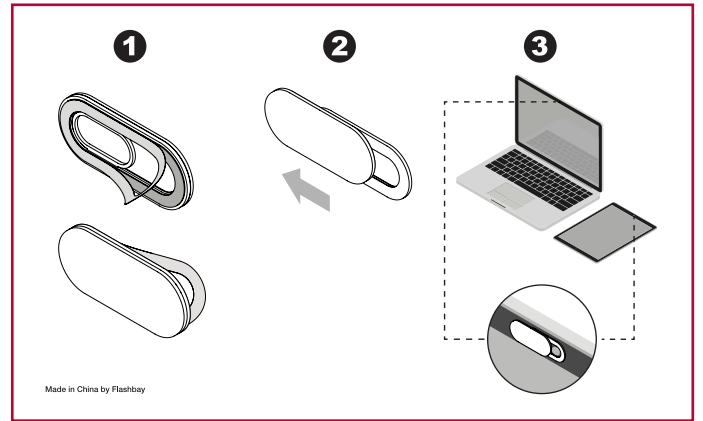

Default Artwork

Front

Back

Your Artwork

 **3mm** - Bleed Area

 Branding Area

 Webcam Cover

Printing Specifications: