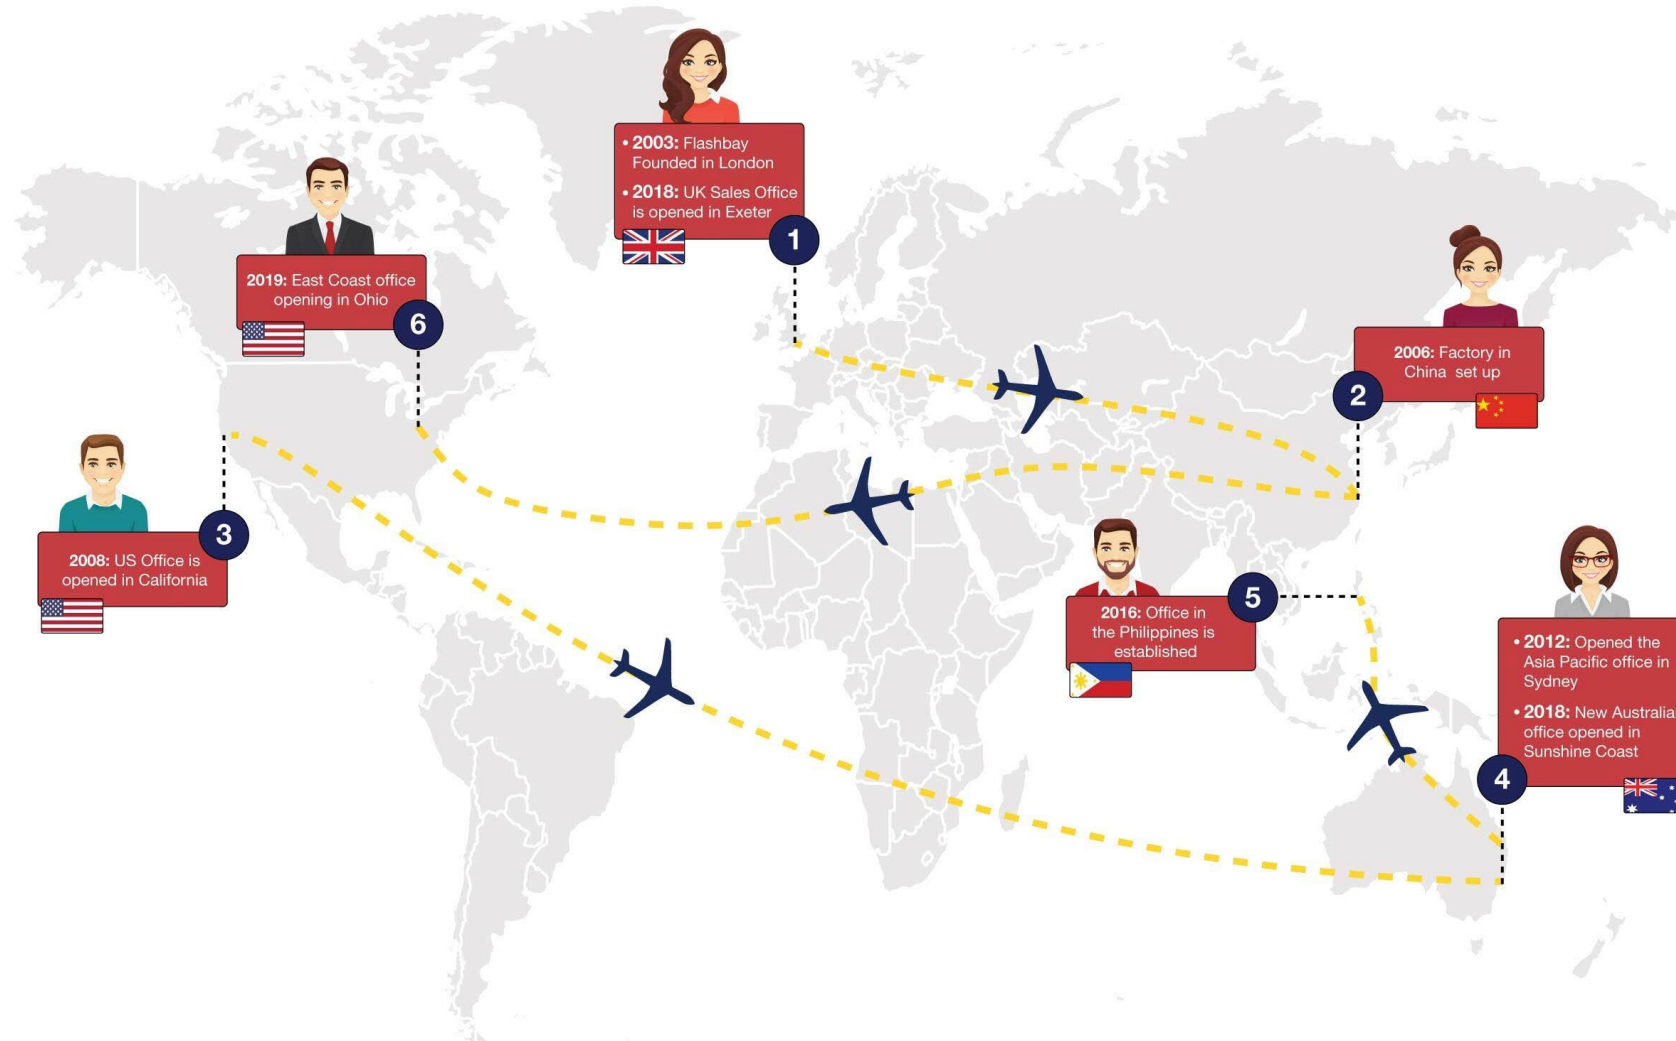

NEW HIRE ONBOARDING

We're so glad you're here!

OUR STORY ... so far

Our Values

We have 5 simple values at the heart of what we do.

Global Headquarters

Imperial Wharf, London

80 people

DEMOGRAPHICS

Gender Breakdown

Male

Female

DEMOGRAPHICS

18 Nationalities

Meet the Team

Our People