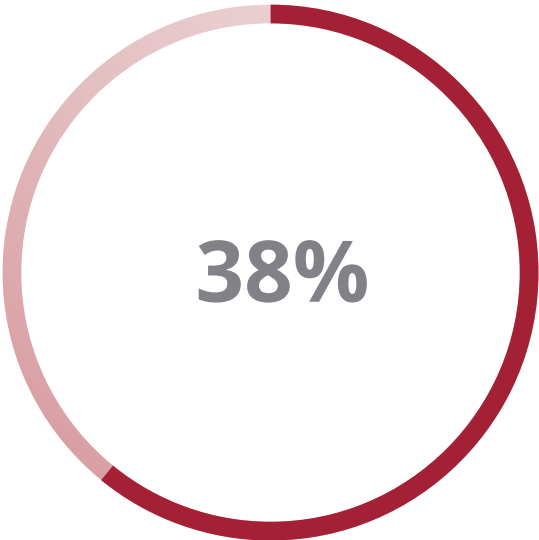

NEW HIRE ONBOARDING

We're so glad you're here!

OUR STORY ... so far

Our Values

We have 5 simple values at the heart of what we do.

Global Headquarters

Imperial Wharf, London

80 people

DEMOGRAPHICS

Gender Breakdown

Male

Female

DEMOGRAPHICS

18 Nationalities

Meet the Team

Our People